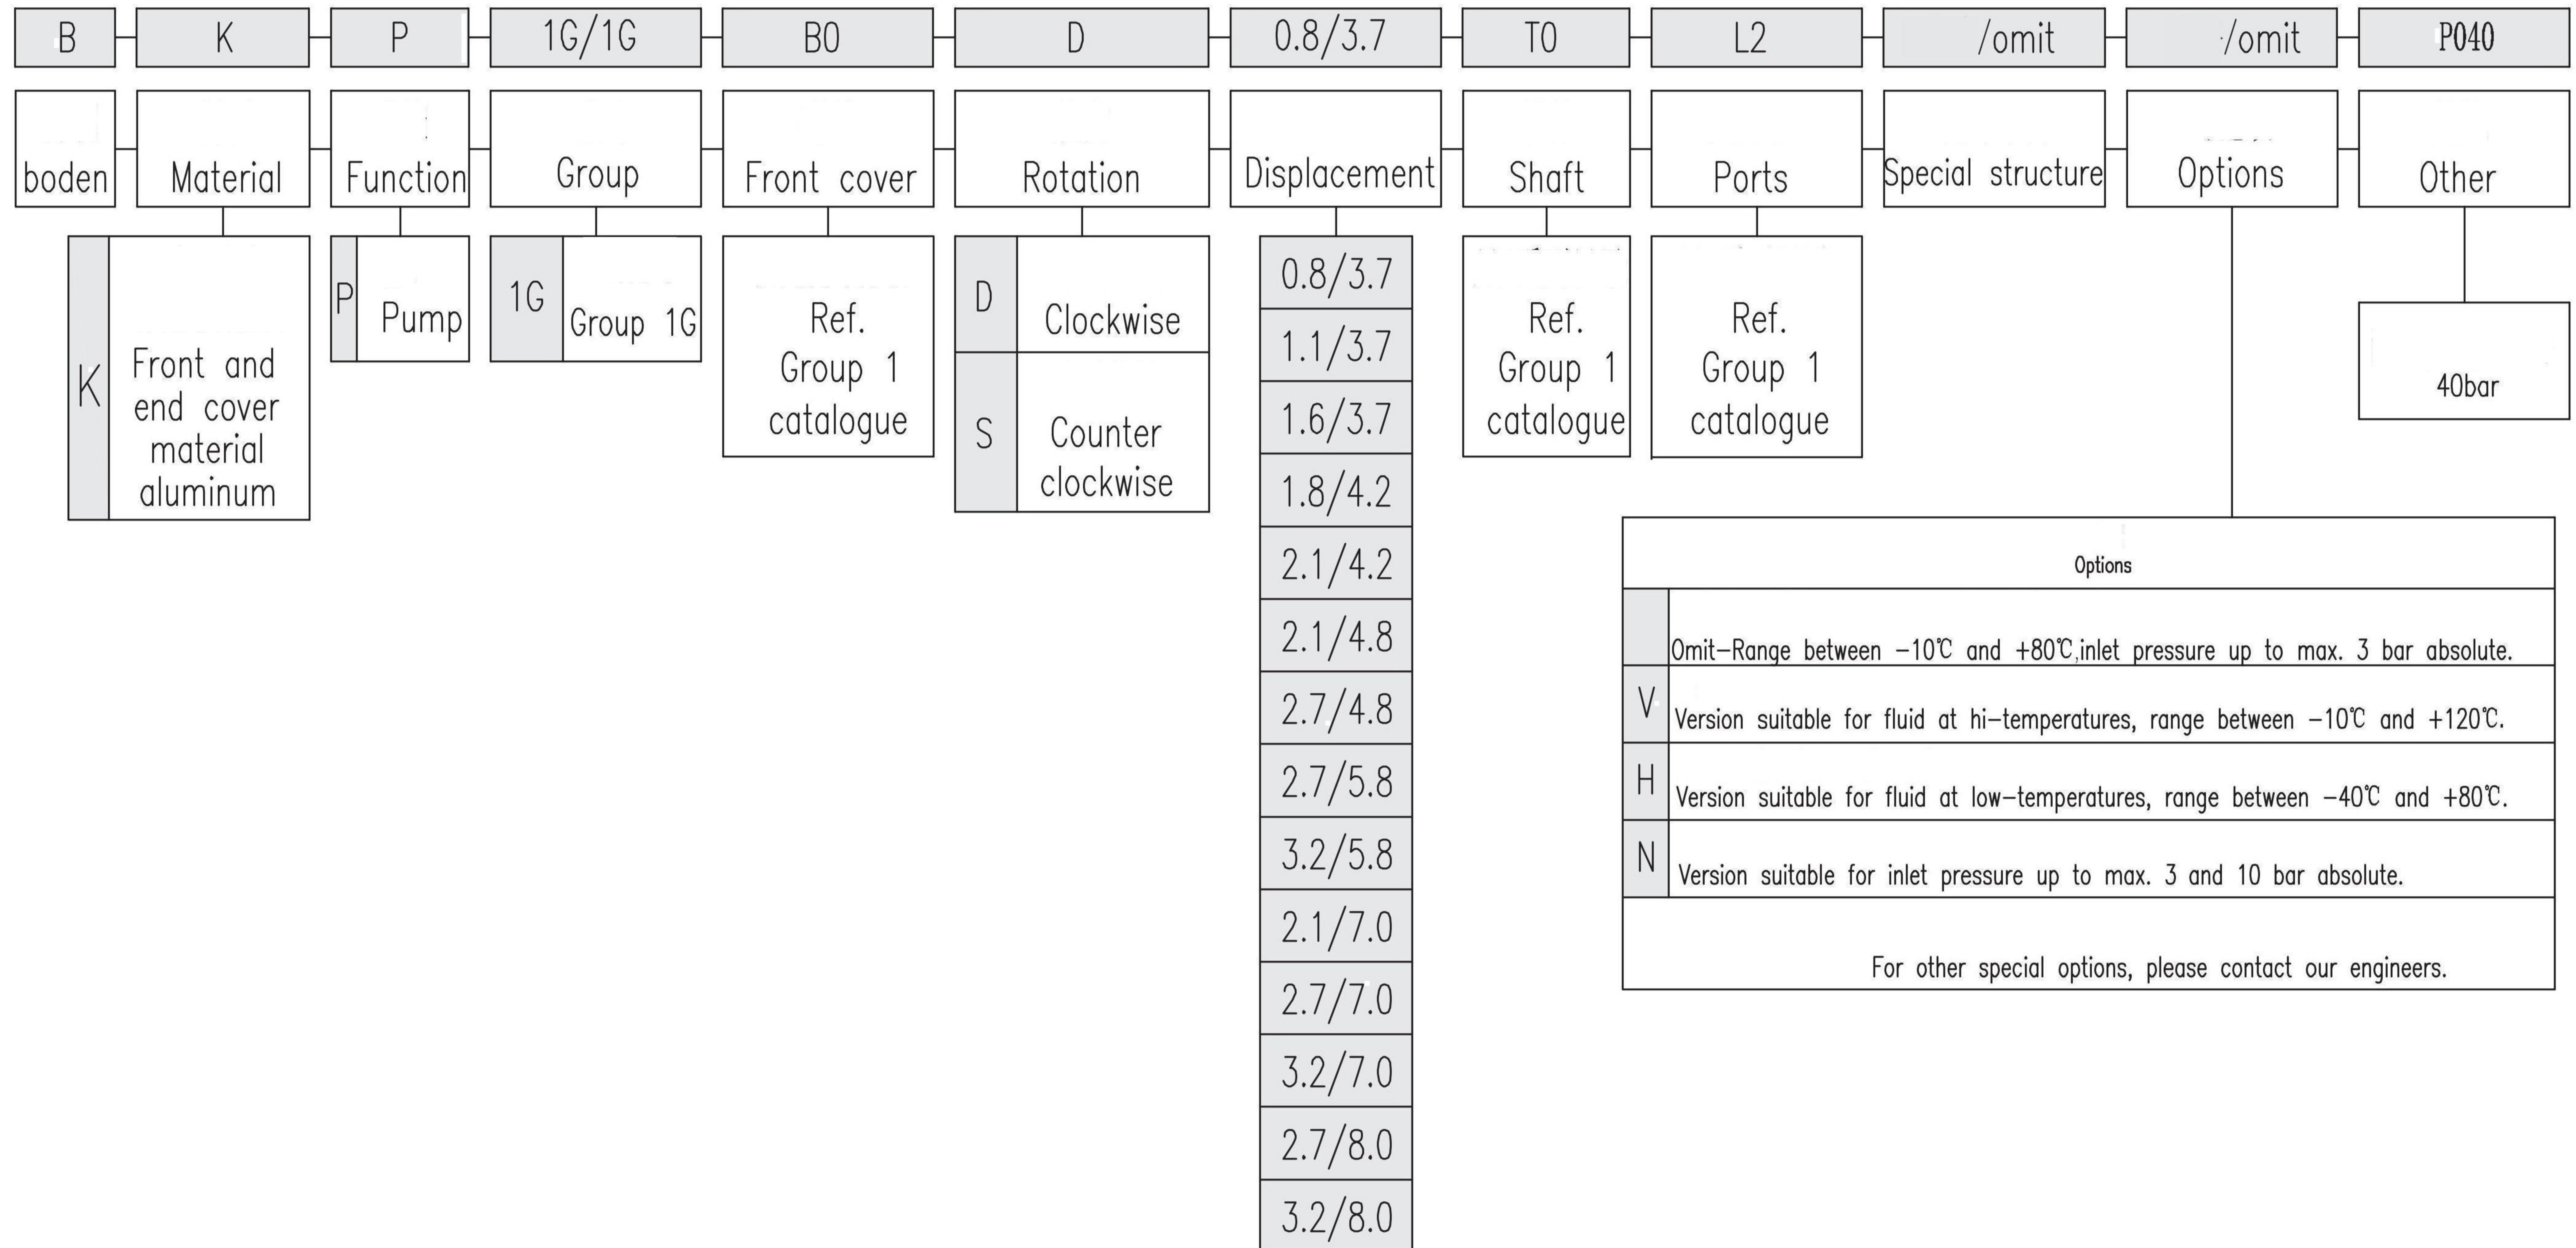

/1G/1G High-Low Pump Ordering Code Rules

/1G/1G High-Low Pump Standard Product Overview