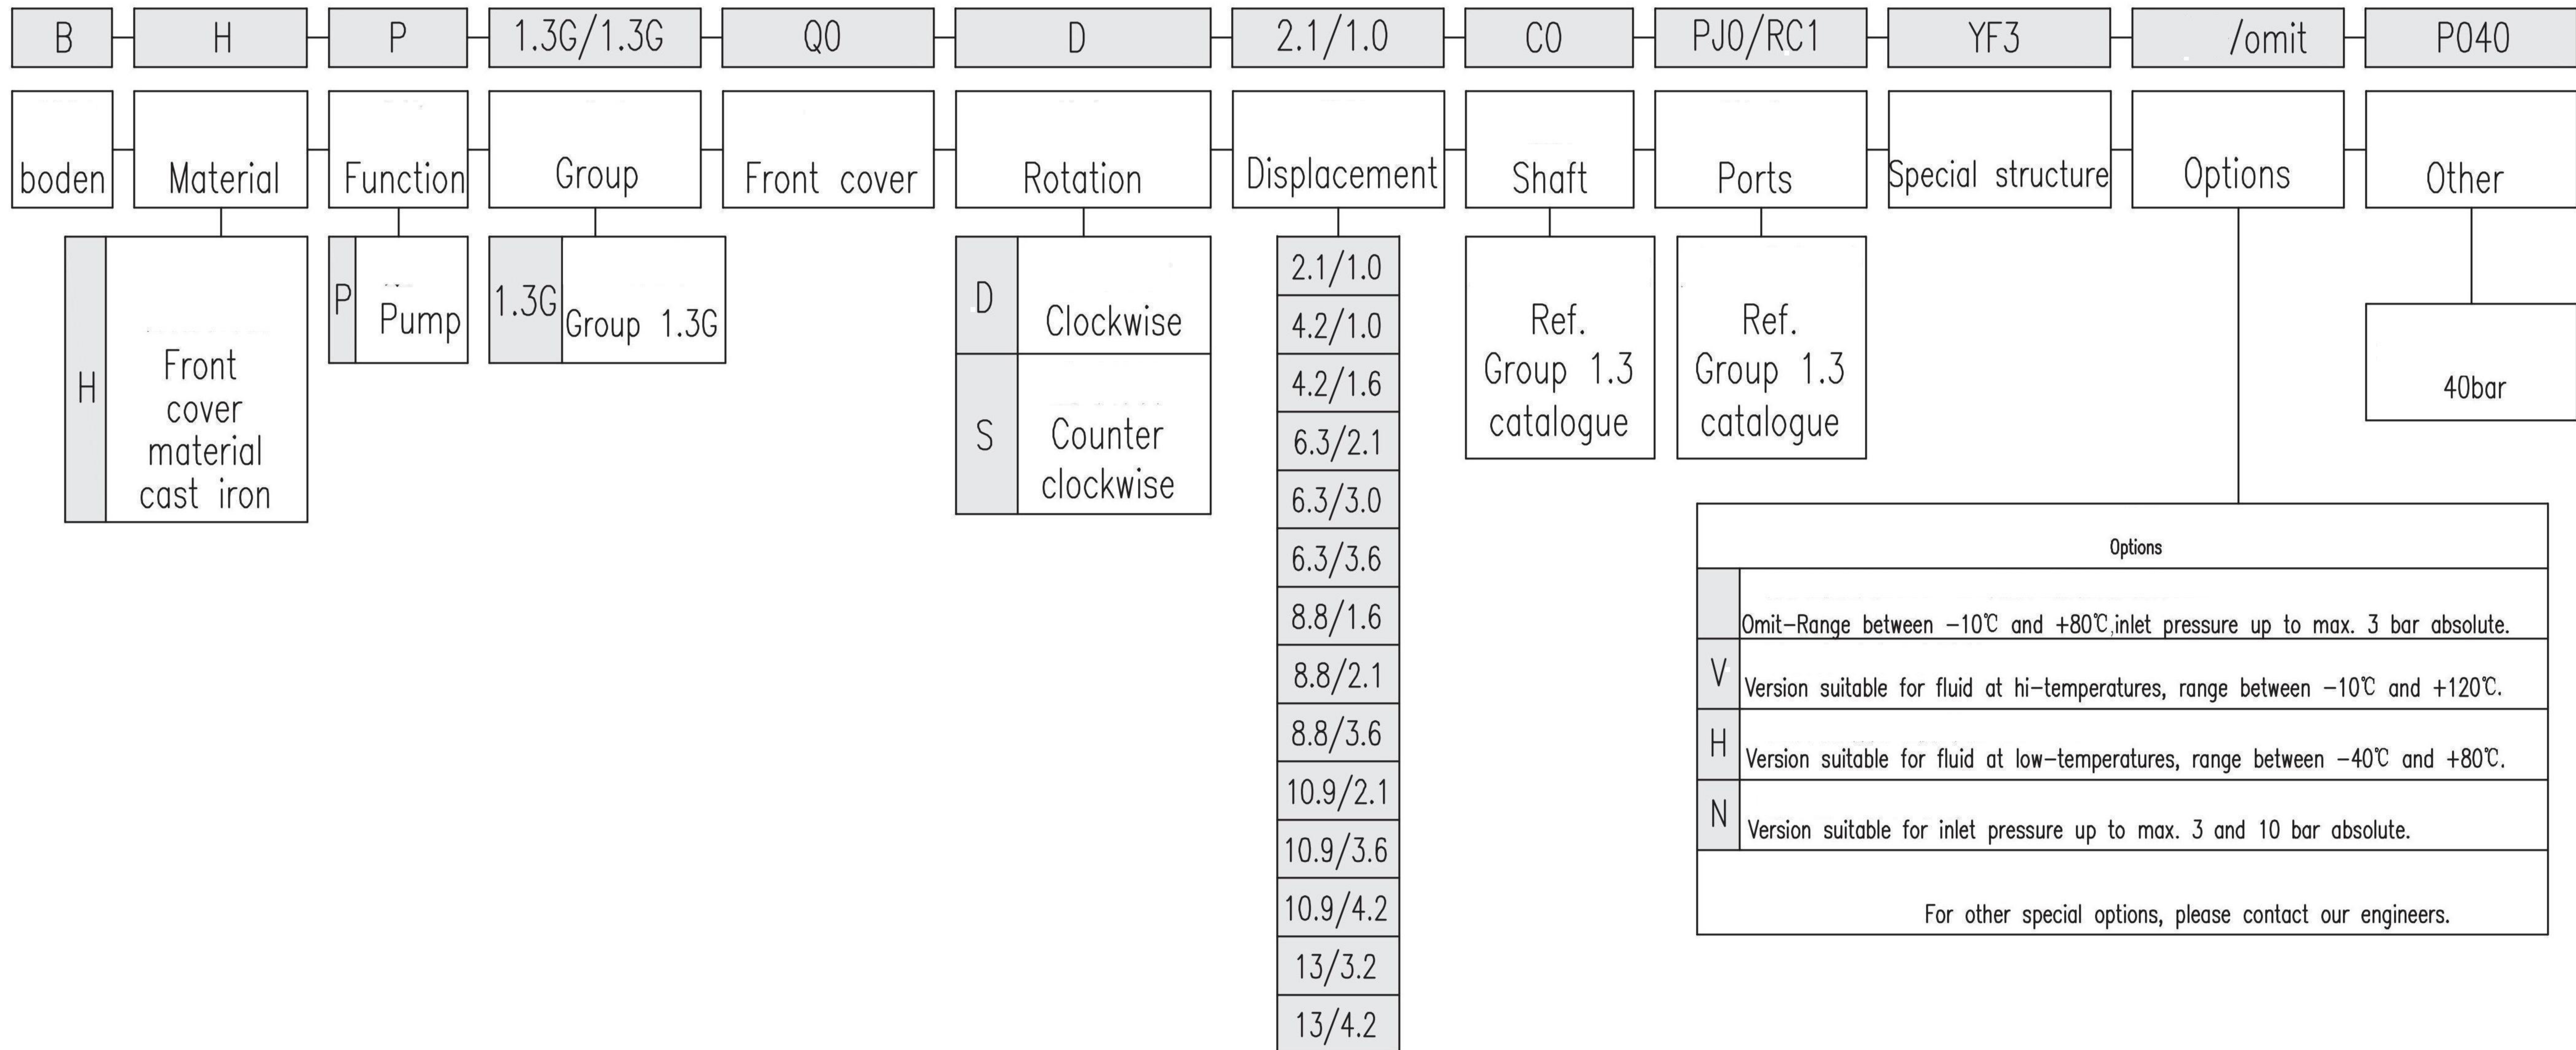

# /1.3G/1.3G High-Low Pump Ordering Code Rules

## /1.3G/1.3G High-Low Pump Standard Product Overview